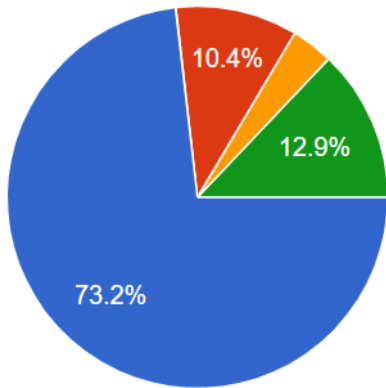

May 21, 2020 Indian Hill School District Survey Results

Return to School Family Plans

- I plan to send my child(ren) to school for face to face and blended instruction next fall with safety precautions in place.
- I plan to have my child(ren) attend online only until I feel it is safe to have them resume face to face instruction b...
- I plan to have my child(ren) remain in online instruction until a Covid-19 vaccine is available.
- Unsure at this time