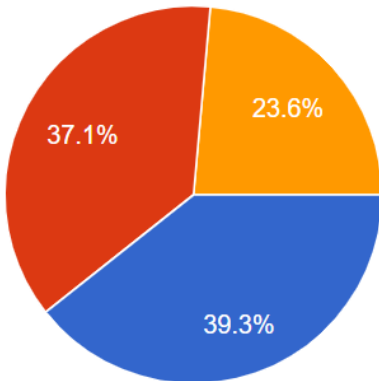

Return to School Transportation Plans

- We will rely on the district's transportation with safety precautions in place.
- We will transport our child(ren) to school
- Unsure at this time